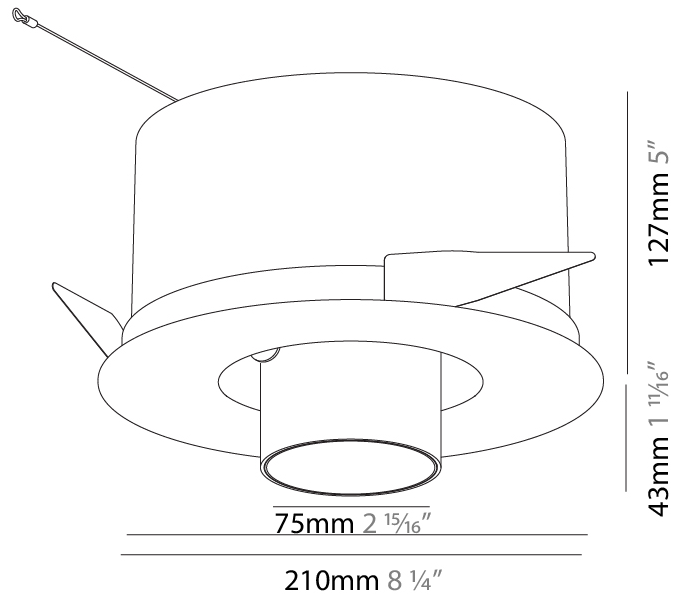

GENERAL

Series: Imagine
 Subseries: Imagine Round
 Brand: Prolight
 Division: Architectural
 Mounting Type: Recessed
 Mounting Location: Ceiling
 Subcategory: Spots

PHYSICAL

Shape: Round
 Diameter (mm): 210
 Diameter (in): 8 1/4
 Height (mm): 170
 Height (in): 6 11/16
 Ceiling Thickness (mm): 10 / 12.5 / 15
 Ceiling Thickness (in): 3/8 or 1/2 or 9/16
 Min. Recessing Depth (mm): 140
 Min. Recessing Depth (in): 5 1/2
 Light Distribution: Adjustable / Indirect
 Weight (kg): 1.4
 Weight (lbs): 3.09
 Fixture Finish: SSR / BKV / CWI / CRY / HAB / UFT / ITA / RUA / FTG / MYG / LOD / PUS / FRO / FUP / KIA / POP / BLS / SPG / MEY / GOH / GUM / CHC / COM / ABZ / JAG / OBR / MOS / ROR
 Fixture Material: Aluminum Die Cast
 Cut-out Measurements: D. - 195mm / 7 11/16"

GENERAL

Series: Imagine
 Subseries: Imagine Round
 Brand: Prolicht
 Division: Architectural
 Mounting Type: Recessed
 Mounting Location: Ceiling
 Subcategory: Spots

PHYSICAL

Shape: Round
 Diameter (mm): 210
 Diameter (in): 8 1/4
 Height (mm): 170
 Height (in): 6 11/16
 Ceiling Thickness (mm): 10 / 12.5 / 15
 Ceiling Thickness (in): 3/8 or 1/2 or 9/16
 Min. Recessing Depth (mm): 140
 Min. Recessing Depth (in): 5 1/2
 Light Distribution: Adjustable / Indirect
 Weight (kg): 1.4
 Weight (lbs): 3.09
 Fixture Finish: SSR / BKV / CWI / CRY / HAB / UFT / ITA / RUA / FTG / MYG / LOD / PUS / FRO / FUP / KIA / POP / BLS / SPG / MEY / GOH / GUM / CHC / COM / ABZ / JAG / OBR / MOS / ROR
 Fixture Material: Aluminum Die Cast
 Cut-out Measurements: D. - 190mm / 7 1/2"

OPTICAL

Reflector°: 12
 Optic°: Lens Pack - No Lens / Linear Spread Lens / Honeycomb / Spread Lens
 Adjustability: Rotational 355°; Tilt 45°

RATINGS AND CERTIFICATIONS

Certified By: Certified for North American Standards
 IP rating: IP20